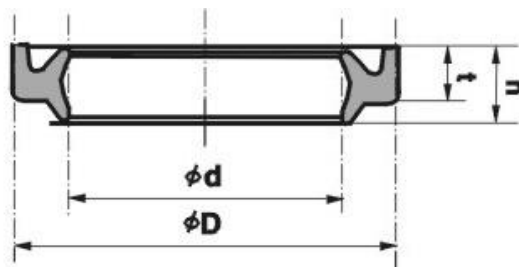

NOK STANDARD

LBI WIPER SEAL

SERIAL No.	d	D	h	SERIAL No.	d	D	h
FQ0014C0	20	28	6	FQ0062C0	71	81	8
FQ00651C0	22	30	6	FQ0063C0	75	85	8
FQ0018C0	25	33	6	FQ0064C0	80	90	8
FQ0023C0	28	36	6	FQ0066C0	85	95	8
FQ0025C1	30	38	6.5	FQ0070C0	90	100	8
FQ0568C1	32	40	6.5	FQ0071C0	95	105	8
FQ0031C1	35	43	6.5	FQ0072C0	100	110	8
FQ0034C0	35.5	43.5	6.5	FQ0075C0	105	115	8
FQ0281C1	38	46	6.5	FQ0082C0	112	122	8
FQ0035C1	40	48	6.5	FQ0091C0	125	138	9.5
FQ0039C1	45	53	6.5	FQ0097C0	140	153	9.5
FQ0041C0	50	58	6.5	FQ0101C0	150	163	9.5
FQ0045C1	55	63	6.5	FQ0111C0	180	193	9.5
FQ0048C1	56	64	6.5	FQ0114C0	185	198	9.5
FQ0049C1	60	68	6.5	FQ0117C0	200	213	9.5
FQ0054C0	63	71	6.5	FQ0120C0	210	223	9.5
FQ0057C1	65	73	6.5	FQ0131C0	250	265	11.5
FQ0059C0	70	80	8