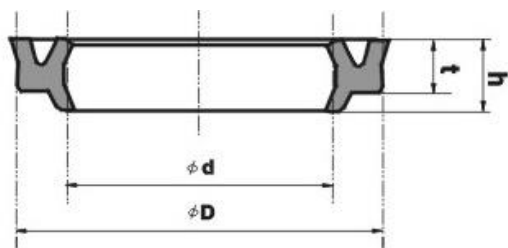

DLYY

SEALING SOLUTION

- WIPER SEAL

DALIAN YINGYU CO., LIMITED

NOK STANDARD

LBH WIPER SEAL

| SERIAL No. | d | D | h | SERIAL No. | d | D | h | SERIAL No. | d | D | h |
|------------|------|------|-----|------------|-----|-----|-----|------------|-----|-----|-----|
| CL0447C1 | 12.5 | 20.5 | 6 | CL0105C1 | 56 | 64 | 6.5 | CL0466C0 | 118 | 128 | 8 |
| CL0430C0 | 14 | 22 | 6 | CL0107C0 | 60 | 68 | 6.5 | CL0171C0 | 125 | 138 | 9.5 |
| CL0293C0 | 16 | 24 | 6 | CL0109C1 | 63 | 71 | 6.5 | CL0174C0 | 132 | 145 | 9.5 |
| CL0011C0 | 18 | 26 | 6 | CL0115C0 | 65 | 73 | 6.5 | CL0179C1 | 140 | 153 | 9.5 |
| CL0017C0 | 20 | 28 | 6 | CL0118C1 | 67 | 75 | 6.5 | CL0182C0 | 145 | 158 | 9.5 |
| CL0240C0 | 22 | 30 | 6 | CL0121C0 | 70 | 80 | 8 | CL0185C0 | 150 | 163 | 9.5 |
| CL0026C3 | 22.4 | 30.4 | 6 | CL0125C0 | 71 | 81 | 8 | CL0188C1 | 160 | 173 | 9.5 |
| CL0031C0 | 25 | 33 | 6 | CL0127C0 | 75 | 85 | 8 | CL0487C0 | 160 | 174 | 9.5 |
| CL0042C0 | 28 | 36 | 6 | CL0138C1 | 80 | 90 | 8 | CL0190C0 | 165 | 178 | 9.5 |
| CL0050C0 | 30 | 38 | 6.5 | CL0142C0 | 85 | 95 | 8 | CL0191C0 | 170 | 185 | 14 |
| CL0054C0 | 31.5 | 39.5 | 6.5 | CL0149C0 | 90 | 100 | 8 | CL0193C0 | 175 | 188 | 9.5 |
| CL0363C0 | 32 | 40 | 6.5 | CL0152C0 | 95 | 105 | 8 | CL0196C1 | 180 | 193 | 9.5 |
| CL0066C1 | 35 | 43 | 6.5 | CL0154C2 | 100 | 110 | 8 | CL0489C0 | 180 | 194 | 9.5 |
| CL0072C0 | 35.5 | 43.5 | 6.5 | CL0476C0 | 105 | 115 | 8 | CL0199C1 | 200 | 213 | 9.5 |
| CL0335C1 | 36 | 44 | 6.5 | CL0162C0 | 106 | 116 | 8 | CL0446C0 | 205 | 218 | 9.5 |
| CL0077C2 | 40 | 48 | 6.5 | CL0448C0 | 110 | 120 | 8 | CL0324C1 | 210 | 223 | 9.5 |
| CL0085C0 | 45 | 53 | 6.5 | CL0162C0 | 106 | 116 | 8 | CL0300C0 | 240 | 256 | 13 |
| CL0087C3 | 50 | 58 | 6.5 | CL0448C0 | 110 | 120 | 8 | CL0207C0 | 250 | 266 | 12 |
| CL0100C0 | 53 | 61 | 6.5 | CL0166C2 | 112 | 122 | 8 | CL0267C0 | 250 | 266 | 13 |
| CL0104C0 | 55 | 63 | 6.5 | CL0478C0 | 115 | 125 | 8 | CL0212C0 | 280 | 296 | 12 |